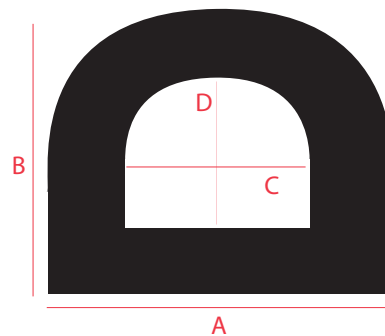

**DEFENSA ESPECIAL**

REFERENCE	A	B	C	D	LENGTH	COLOUR	KG.
DNTZ8556	150	130	75	84	1000*	BLACK	12,97
* Maximum length of piece: 2.500 mm ** Maximum length of piece: 3.000 mm							

REFERENCE	A	B	C	D	LENGTH	COLOUR	KG.
DNND25151000	25	15	15	5,8	1000*	BLACK	0,31
DNND60501000	60	50	60	30	1000*	BLACK	4,0
DNND90601000	90	60	60	30	1000*	BLACK	4,0
DNND90801000	90	80	60	50	1000*	BLACK	6,8
DNND1101051000	110	105	50	50	1000*	BLACK	10,3
DNND1201201000	120	120	72	72	1000*	BLACK	10,6
* Maximum length of piece: 3.000 mm							

Unit of measure: millimeters (mm)  
The weight of these references is based on EPDM 70Sh manufactured.  
Manufacturing available in EPDM, NBR and Viton/FKM. White and Black colors.