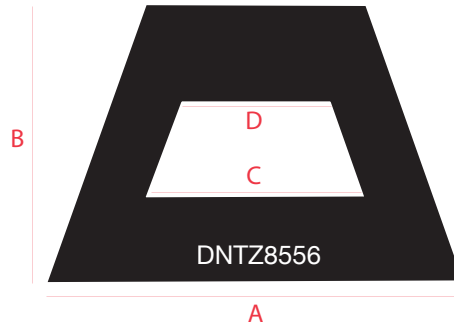

**DEFENSA ESPECIAL**

REFERENCE	A	B	C	D	LENGTH	COLOUR	KG.
DNTZ8556	150	130	75	84	1000*	BLACK	12,97
* Maximum length of piece: 2.500 mm ** Maximum length of piece: 3.000 mm							

REFERENCE	A	B	C	D	LENGTH	COLOUR	KG.
DNND25151000	25	15	15	5,8	1000*	BLACK	0,31
DNND60501000	60	50	60	30	1000*	BLACK	4,0
DNND90601000	90	60	60	30	1000*	BLACK	4,0
DNND90801000	90	80	60	50	1000*	BLACK	6,8
DNND1101051000	110	105	50	50	1000*	BLACK	10,3
DNND1201201000	120	120	72	72	1000*	BLACK	10,6
* Maximum length of piece: 3.000 mm							

Unit of measure: millimeters (mm)  
The weight of these references is based on EPDM 70Sh manufactured.  
Manufacturing available in EPDM, NBR and Viton/FKM. White and Black colors.